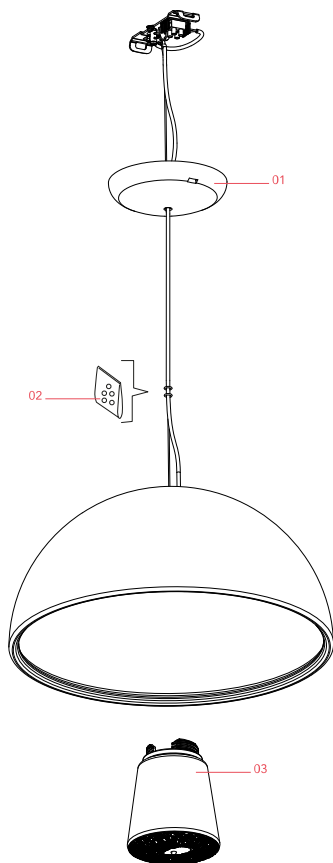

FLOS

F6405044 Gold

Skygarden Small

Designed by Marcel Wanders, Marcel Wanders studio, 2020

LED retrofit - 8W

Hanging lamp with diffuse light. Plaster dome with white interior and exterior finishes in the following colours: rust, shiny black, shiny white, or opaque gold. Dome support in aluminium alloy. Diffuser in blown milk glass. Decoration in photoengraved and deep drawn stainless steel. Polycarbonate rose in the same colour as the dome.

Physical

Colour	Gold
Length (mm)	400
Cord colour	Clear
Cord length (mm)	2700
Canopy colour	Gold
Canopy length/diameter (mm)	146
Canopy height (mm)	36
Net weight (kg)	5.8
Package height (mm)	340
Package width (mm)	550
Package length (mm)	550
Package volume (m3)	0.1
IP internal	20

This product contains a light source of energy efficiency class E

Schematic light drawing

Beam Angle: 133°

h(m)	E(lx)	D(m)
1	107	4.59
2	27	9.18
3	12	13.77
4	7	18.37
5	4	22.96

Photometric

Lighting type	Direct
Light distribution	Symmetric
Extreme cut off	No

LED Lamp 7,5W E14 220-240V
3000K T28

Spare Parts

- | | | |
|-----|---|-----------|
| 01. | Gold ceiling rose assembly | RF6410144 |
| 02. | Skygarden Small Glass diffuser assembly | RF31652 |
| 03. | Kit of 5 or rings | RF05382 |