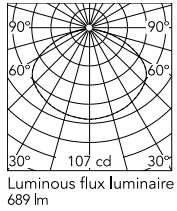

Physical

Colour	Gold
Length (mm)	400
Cord colour	Clear
Cord length (mm)	2700
Canopy colour	Gold
Canopy length/diameter (mm)	146
Canopy height (mm)	36
Net weight (kg)	5.8
Package height (mm)	340
Package width (mm)	550
Package length (mm)	550
Package volume (m3)	0.1
IP internal	20

This product contains a light source of energy efficiency class E

Schematic light drawing

Beam Angle: 133°

h(m)	E(lx)	D(m)
1	107	4.59
2	27	9.18
3	12	13.77
4	7	18.37
5	4	22.96

Photometric

Lighting type	Direct
Light distribution	Symmetric
Extreme cut off	No