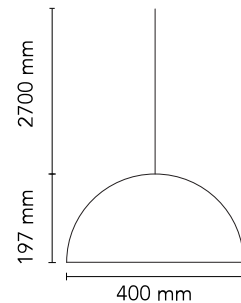

Physical

Colour	Gold
Length (mm)	400
Cord colour	Clear
Cord length (mm)	2700
Canopy colour	Gold
Canopy length/diameter (mm)	146
Canopy height (mm)	36
Net weight (kg)	5.8
Package height (mm)	340
Package width (mm)	550
Package length (mm)	550
Package volume (m3)	0.1
IP internal	20

This product contains a light source of energy efficiency class E

Schematic light drawing

Beam Angle: 133°

h(m)	E(lx)	D(m)
1	107	4.59
2	27	9.18
3	12	13.77
4	7	18.37
5	4	22.96

Photometric

Lighting type	Direct
Light distribution	Symmetric
Extreme cut off	No